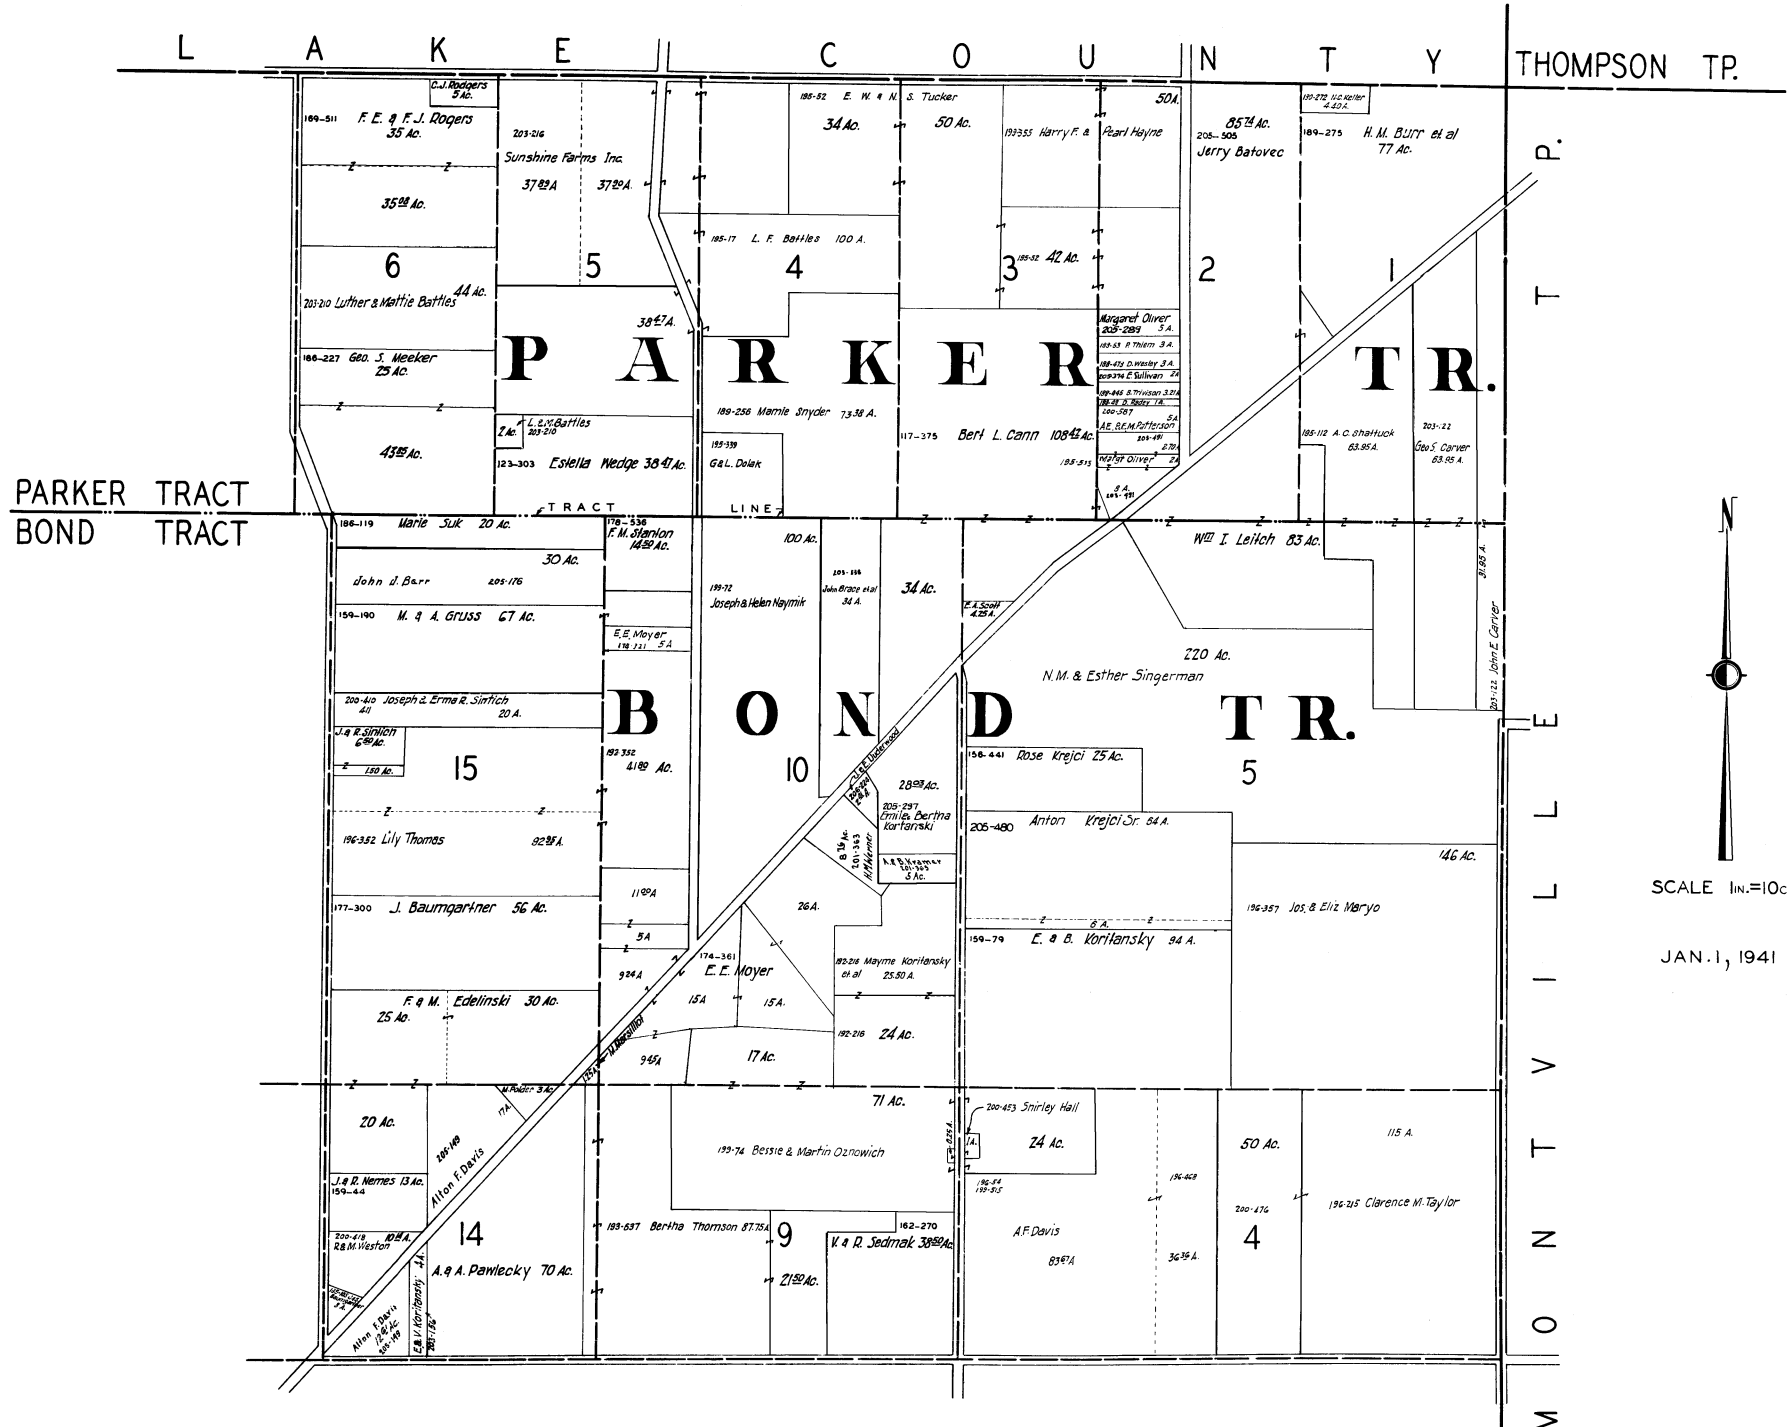

HAMB DEN TWP -- N.E. NOT TO SCALE 1941

NORTH-EAST
QUARTER

HAMB DEN T.P.

NORTH-EAST
QUARTER

SCALE 1 in. = 10 ch.

JAN. 1, 1941

HAMB DEN TWP - S.E. NOT TO SCALE 1941

SOUTH-EAST
QUARTER

HAMB DEN TWP.

SOUTH-EAST
QUARTER

SCALE 1 in = 10 Ch.

JAN. 1, 1941