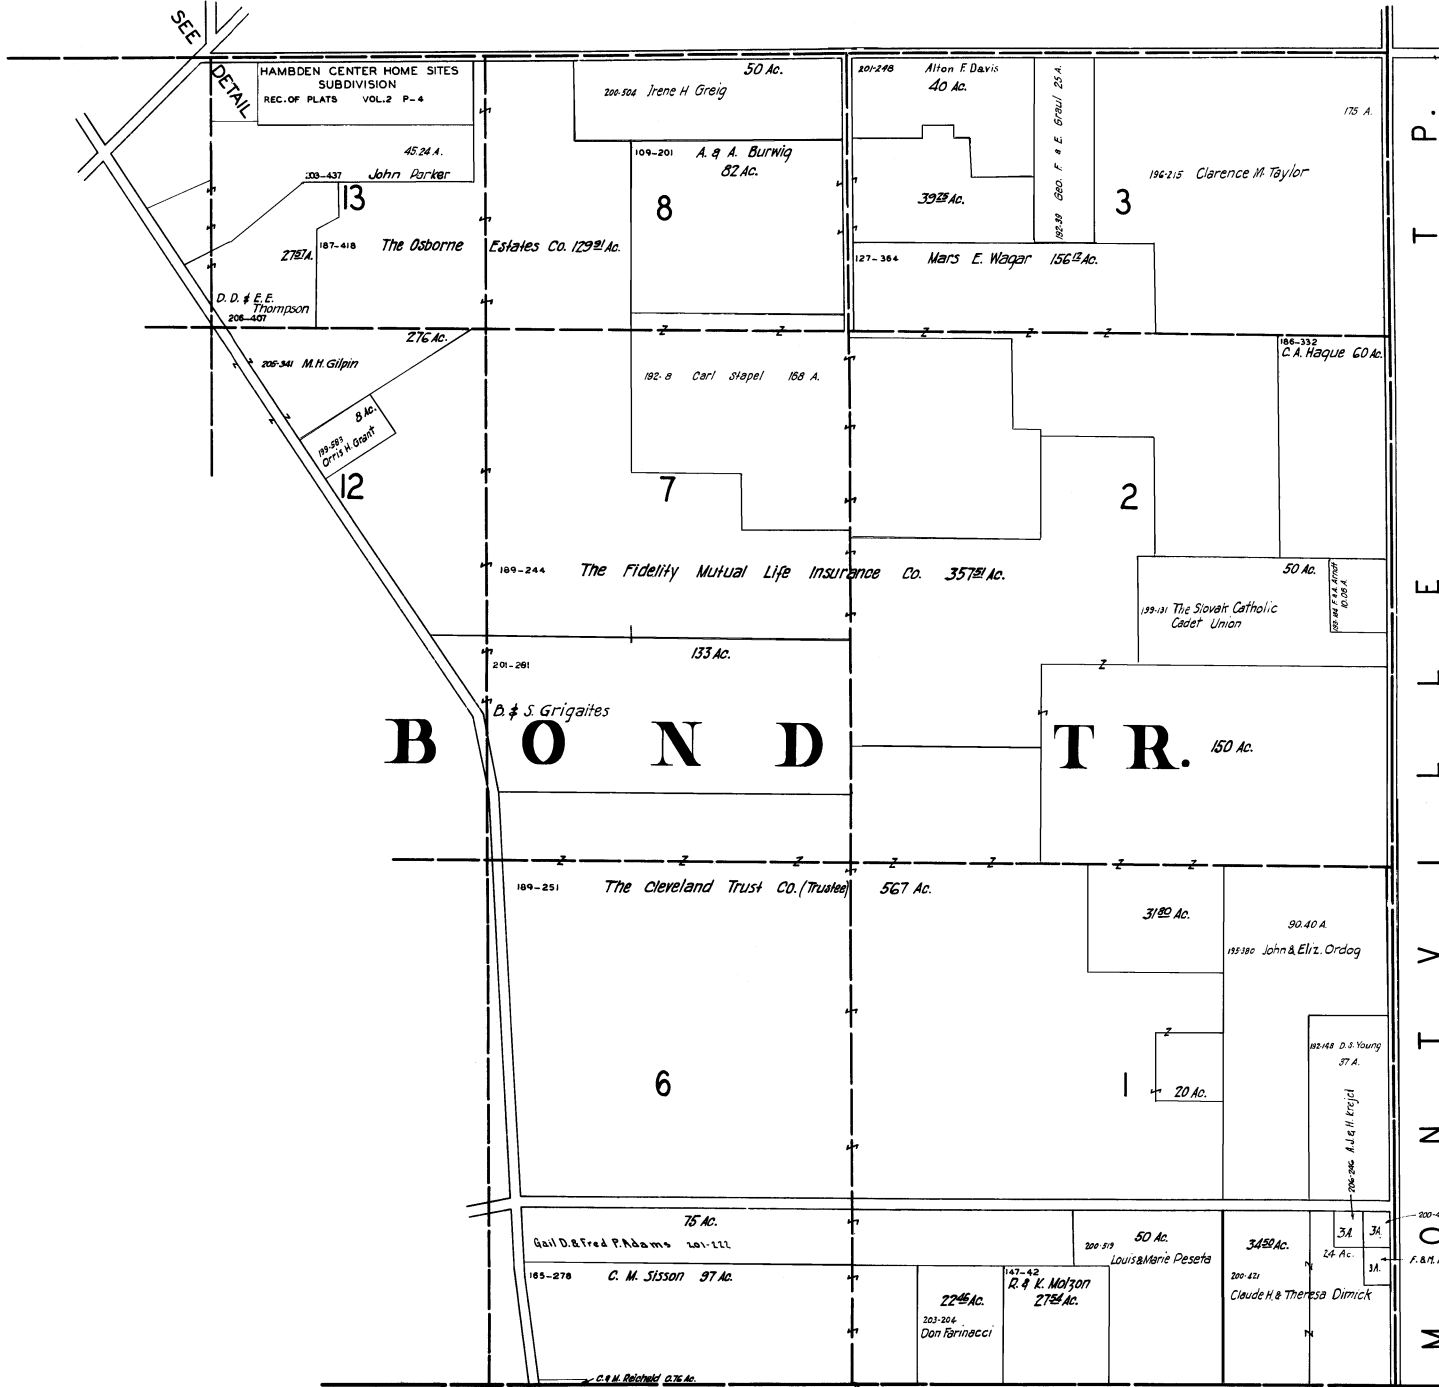

HAMB DEN TWP -- N.E. NOT TO SCALE 1941

NORTH-EAST
QUARTER

HAMB DEN T.P.

NORTH-EAST
QUARTER

SCALE 1 in. = 10 ch.

JAN. 1, 1941

HAMB DEN TWP - S.E. NOT TO SCALE 1941

SOUTH-EAST
QUARTER

HAMB DEN TWP.

SOUTH-EAST
QUARTER

SCALE 1 in = 10 Ch.

JAN. 1, 1941